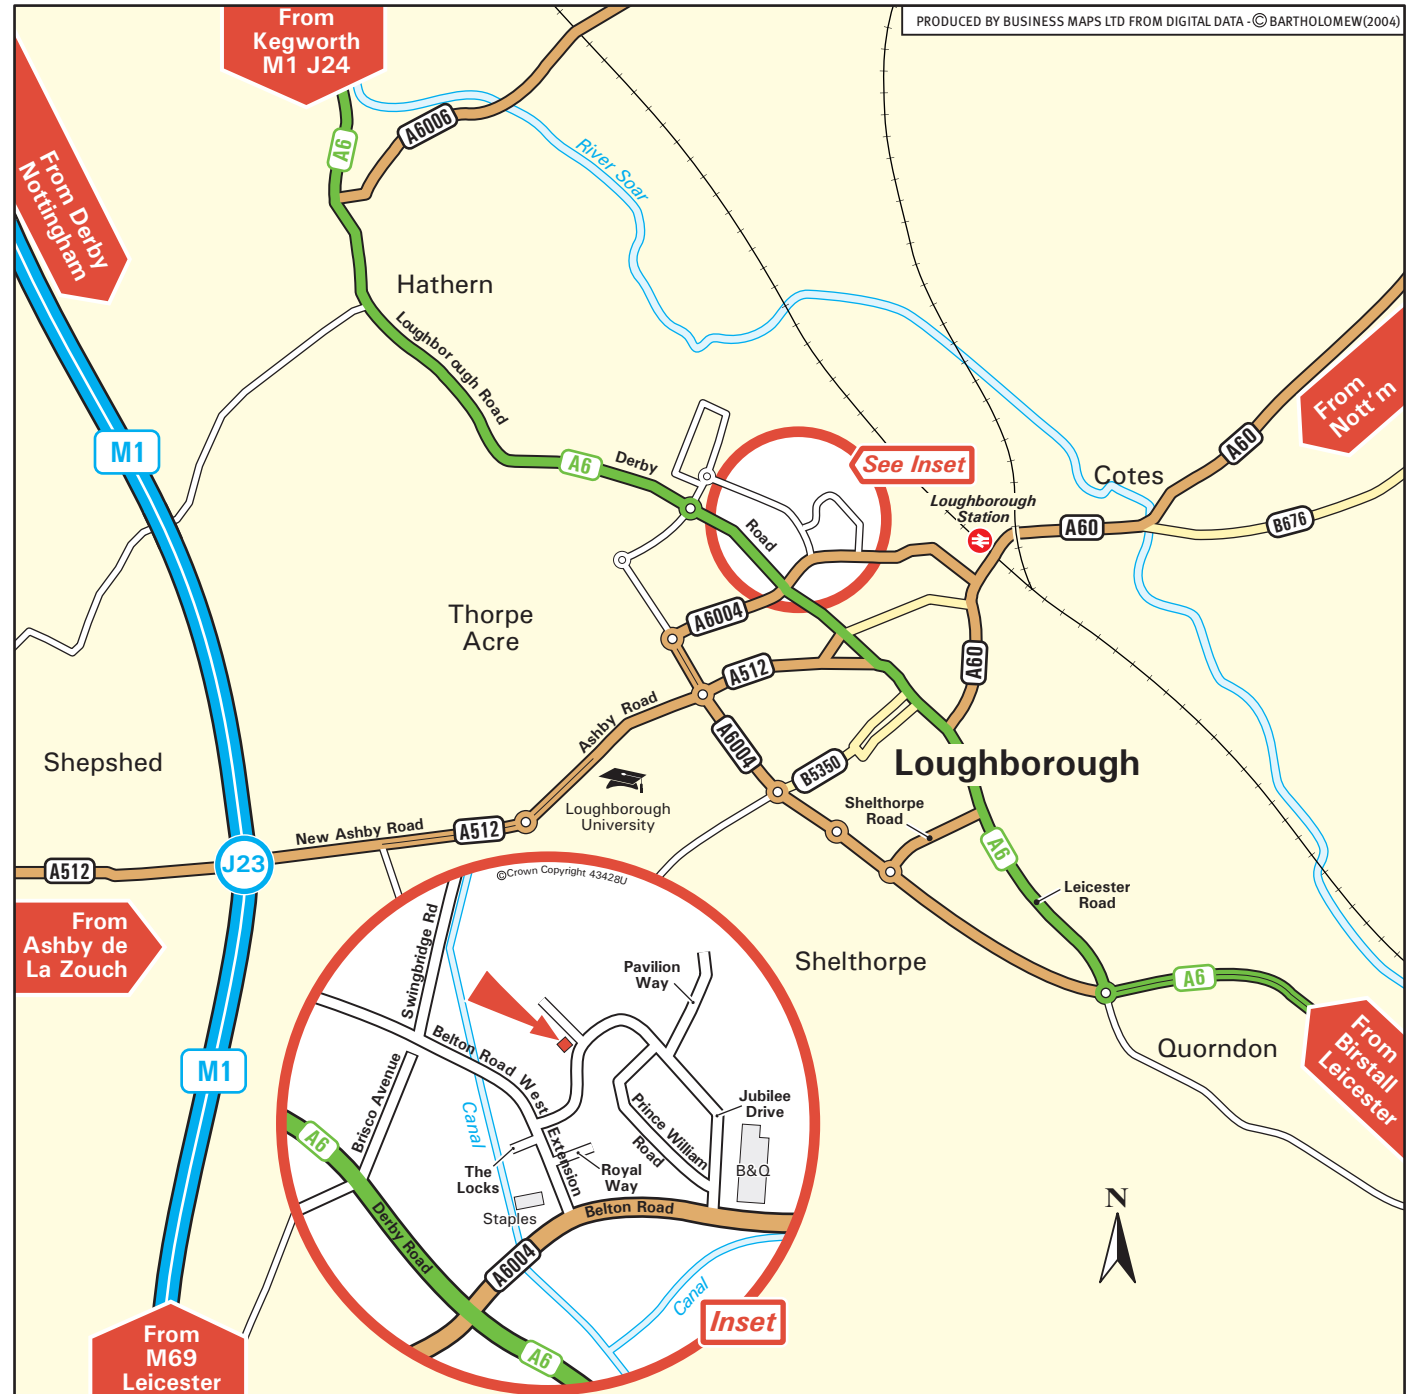

PERMAROCK

PermaRock Products Ltd
 Jubilee Drive
 Loughborough Leicestershire LE11 5TW
 Tel: 01509 262924 - Fax- 01509 230063
 permarock@permarock.com - www.permarock.com

From M1 J23

- Leave the M1 at junction 23 (signed Loughborough & A512). Join the A512 (New Ashby Road) towards Loughborough.
- Continue straight over the first roundabout.
- At the second roundabout, turn left onto A6004 (Epinal Way).
- Turn right at the next roundabout onto Alan Moss Road.
- Continue onto Belton Road (A6004).
- Turn left onto Belton Road West Extension.
- Turn right onto Jubilee Drive.
- We are located on the left hand side (see inset).

From M1 J24

- Leave the M1 at junction 24 (signed Loughborough & A6).
- Join the A6, heading south towards Loughborough.
- Turn left onto the A6004 (Belton Road).
- Turn left onto Belton Road West Extension.
- Turn right onto Jubilee Drive.
- We are located on the left hand side (see inset).

By Train

- Loughborough is served by trains from London St Pancras, Leicester, Nottingham, Derby, Birmingham New Street and Lincoln.
- For further information about train times and fares, please telephone the National Rail Enquiries Line on 08457 48 49 50.