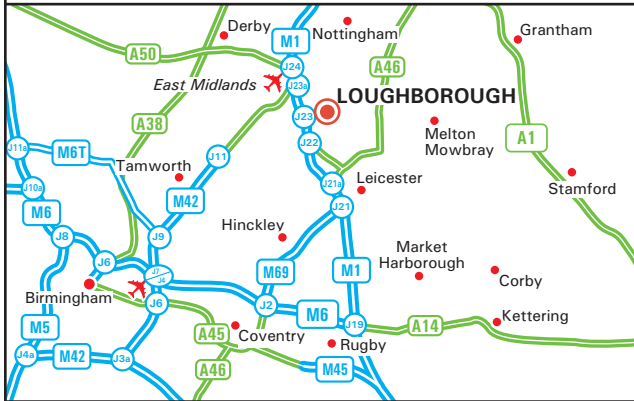

PERMAROCK

PermaRock Products Ltd
 Jubilee Drive
 Loughborough Leicestershire LE11 5TW
 Tel: 01509 262924 - Fax- 01509 230063
 permarock@permarock.com - www.permarock.com

From M1 J23

- Leave the M1 at junction 23 (signed Loughborough & A512). Join the A512 (New Ashby Road) towards Loughborough.
- Continue straight over the first roundabout.
- At the second roundabout, turn left onto A6004 (Epinal Way).
- Turn right at the next roundabout onto Alan Moss Road.
- Continue onto Belton Road (A6004).
- Turn left onto Belton Road West Extension.
- Turn right onto Jubilee Drive.
- We are located on the left hand side (see inset).

From M1 J24

- Leave the M1 at junction 24 (signed Loughborough & A6).
- Join the A6, heading south towards Loughborough.
- Turn left onto the A6004 (Belton Road).
- Turn left onto Belton Road West Extension.
- Turn right onto Jubilee Drive.
- We are located on the left hand side (see inset).

By Train

- Loughborough is served by trains from London St Pancras, Leicester, Nottingham, Derby, Birmingham New Street and Lincoln.
- For further information about train times and fares, please telephone the National Rail Enquiries Line on 08457 48 49 50.